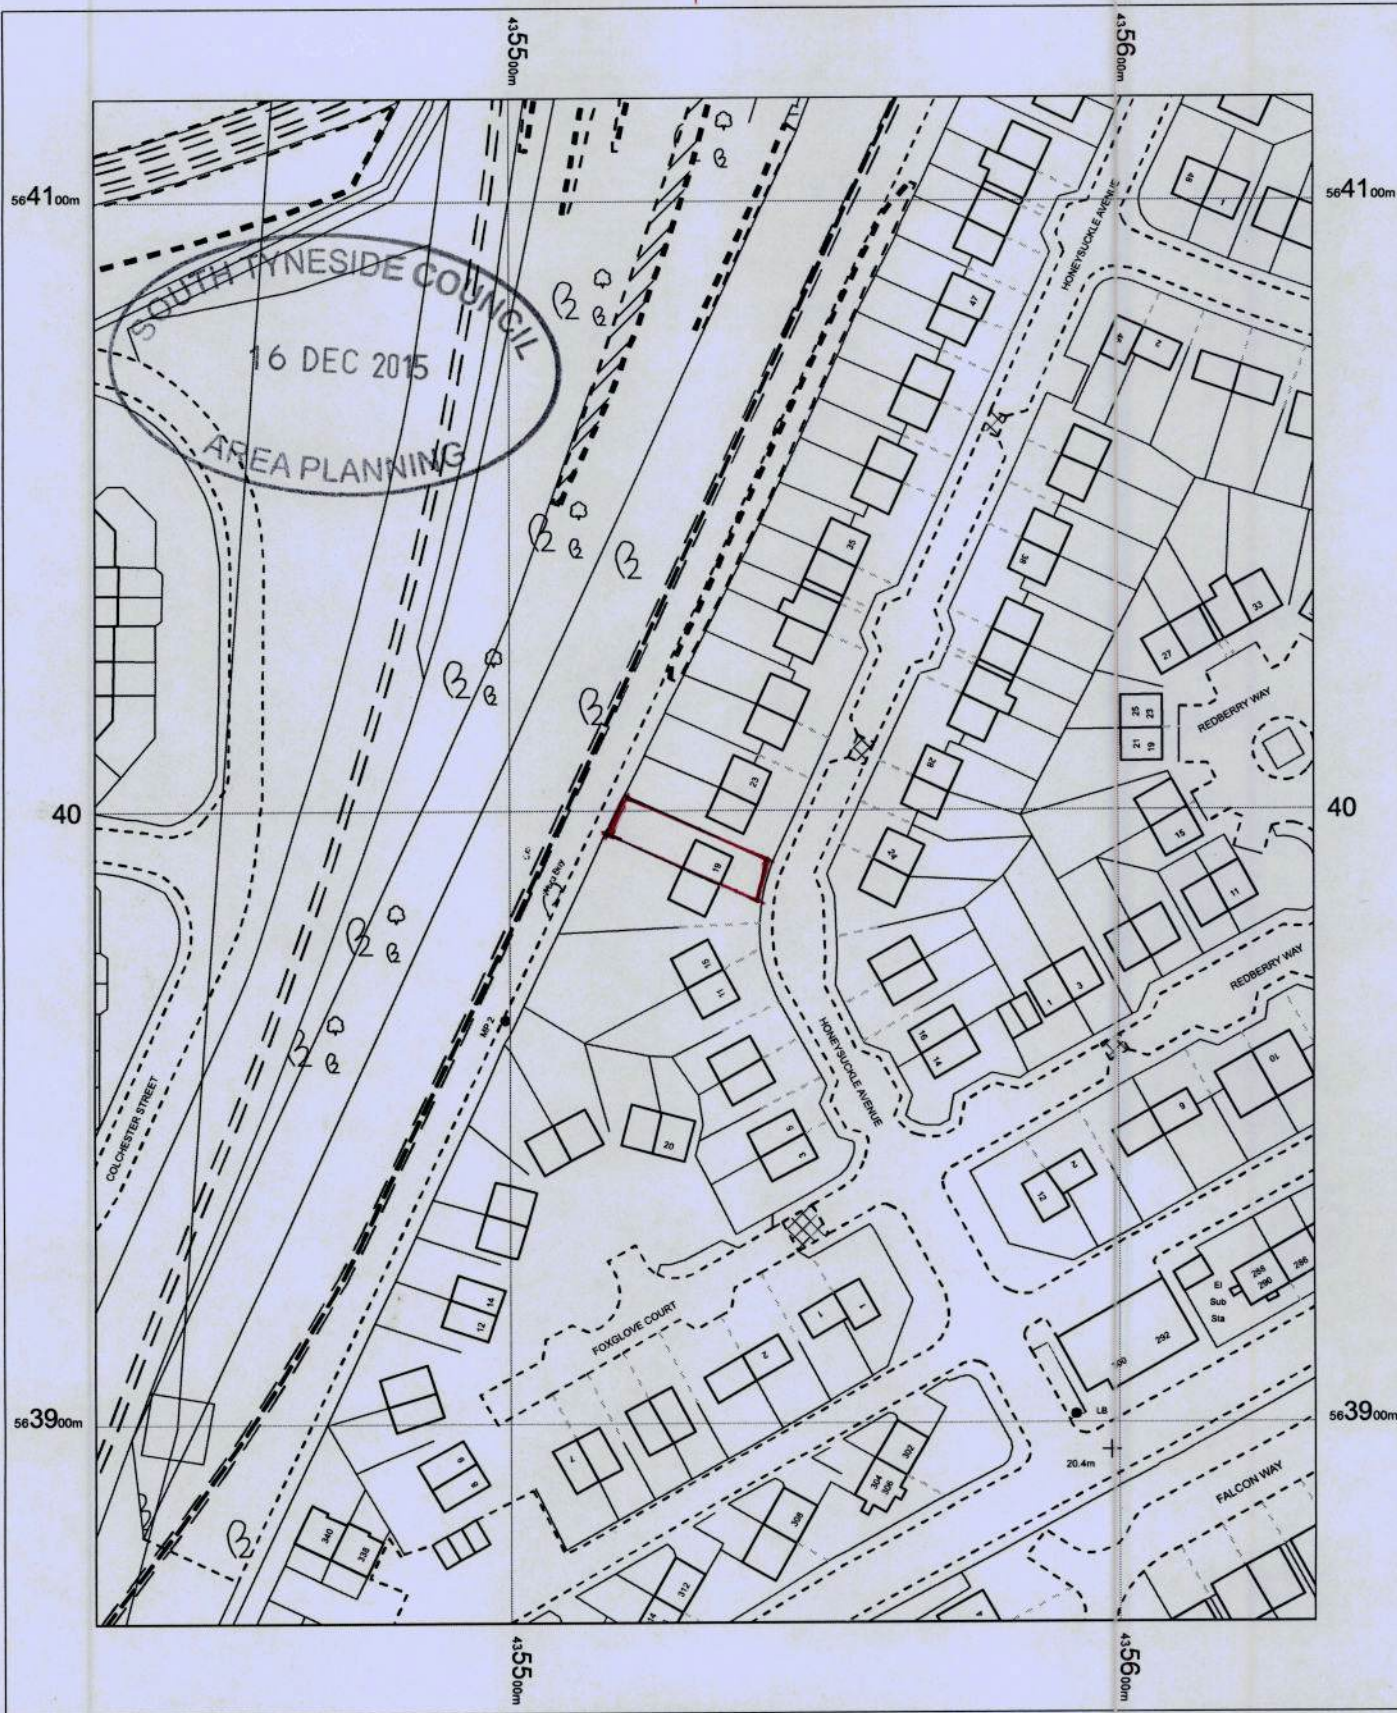

ST/1151/15/HFUL

19 Honeysuckle Avenue
South Shields

OS MasterMap 1250/2500/10000 scale
16 December 2015, ID: M4P-00488090
South Tyneside District Council
1:1250 scale print at A4, Centre: 435532 E, 563992 N
©Crown Copyright Ordnance Survey. Licence no.
100025026

The above plan shows the
 layout of the building
 and the location of the
 various rooms and
 corridors.

Scale 1/4" = 1'-0"